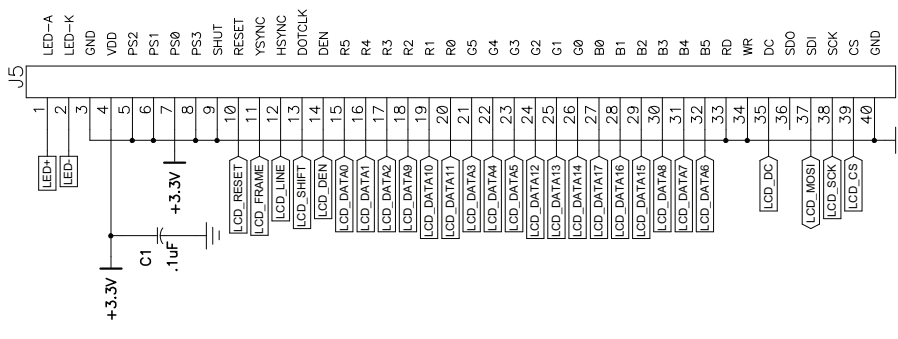

Display Connector V1

TP1

Truly LCD Module  
 TFT-G240320LTSW-118W-E  
 www.trulydisplays.com

Use TFT2N0369-E  
 for the same display  
 with the touch screen  
 option added.

Hirose Electric Co Ltd  
 FH12A-40S-0.5SH(55)

FCl

SFW4R-3STE1LF

Title		Graphics Display Truly 3.2" 240x320 with Touch	
Size	C	Rev	4
Date: Tue Nov 18, 2008		Eng: A. Alkhimenok	
Filename: 03-02089-REV4.SCH		Drawn by: S. Humbert	
		Sheet 1 of 1	