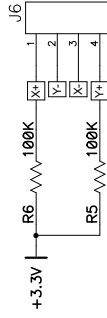

Display Connector V1

TP1

Truly LCD Module  
 TFT-G240320LTSW-118W-E  
 www.trulydisplays.com

Use TFT2N0369-E  
 for the same display  
 with the touch screen  
 option added.

Hirose Electric Co Ltd  
 FH12A-40S-0.5SH(55)

FCl

SFW4R-3STE1LF

Title		Graphics Display Truly 3.2" 240x320 with Touch	
Size	C	Rev	4
Date: Tue Nov 18, 2008		Eng: A. Alkhimenok	
Filename: 03-02089-REV4.SCH		Drawn by: S. Humbert	
		Sheet 1 of 1	