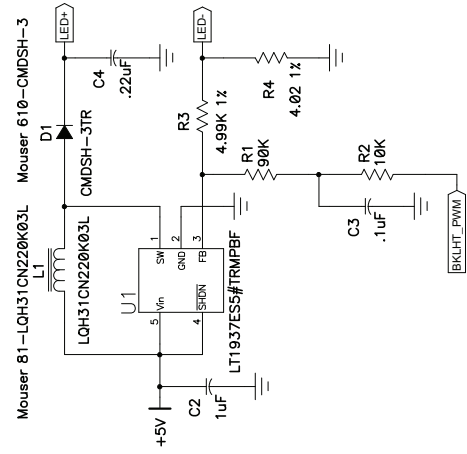

Display Connector V1

TP1

Truly LCD Module  
 TFT-G240320LTSW-118W-E  
 www.trulydisplays.com

Use TFT2N0369-E  
 for the same display  
 with the touch screen  
 option added.

Hirose Electric Co Ltd  
 FH12A-40S-0.5SH(55)

FCl

SFW4R-3STE1LF

Title		Graphics Display Truly 3.2" 240x320 with Touch	
Size	C	Rev	4
Date: Tue Nov 18, 2008		Eng: A. Alkhimenok	
Filename: 03-02089-REV4.SCH		Drawn by: S. Humbert	
		Sheet 1 of 1	