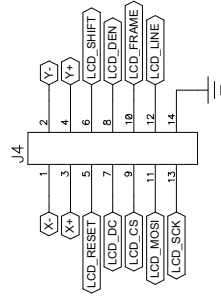

Display Connector V1

TP1

Truly LCD Module  
 TFT-G240320LTSW-118W-E  
 www.trulydisplays.com

Use TFT2N0369-E  
 for the same display  
 with the touch screen  
 option added.

Hirose Electric Co Ltd  
 FH12A-40S-0.5SH(55)

FCl

SFW4R-3STE1LF

Title		Graphics Display Truly 3.2" 240x320 with Touch	
Size	C	Rev	4
Date: Tue Nov 18, 2008		Eng: A. Alkhimenok	
Filename: 03-02089-REV4.SCH		Drawn by: S. Humbert	
		Sheet 1 of 1	