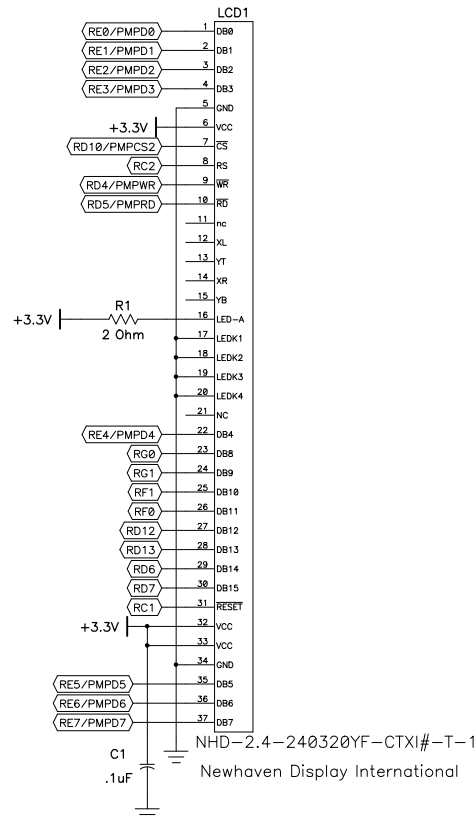

MEC1-160-02-F-D-EM2

www.samtec.com  
Board Edge  
Connector from  
Explorer 16

NHD-2.4-240320YF-CTXI#-T-1  
Newhaven Display International

Title		Newhaven Display with HX8347	
Size	C	03-60296	Rev A
Date: Wed Jun 24, 2009		Eng: A. Alkhimenok	
Filename: 03-60296_REV_A.sch		Drawn by: S. Humbert	
		Sheet 1 of 1	