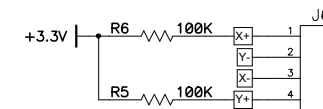

Display Connector
V1

Displaytech Ltd
LCD Module
DT032TFT-TS
Hirose Electric Co Ltd
FH12S-45S-0.5SH(55)

FCI
SFW4R-3STE1LF

Title		Graphics Display Displaytech 3.2" 240x320 with Touch	
Size	C	03-60295	Rev A
Date: Wed Jun 24, 2009		Eng: A. Alkhimenok	
Filename: 03-60295_REV_A.SCH		Drawn by: S. Humbert	
		Sheet 1 of 1	