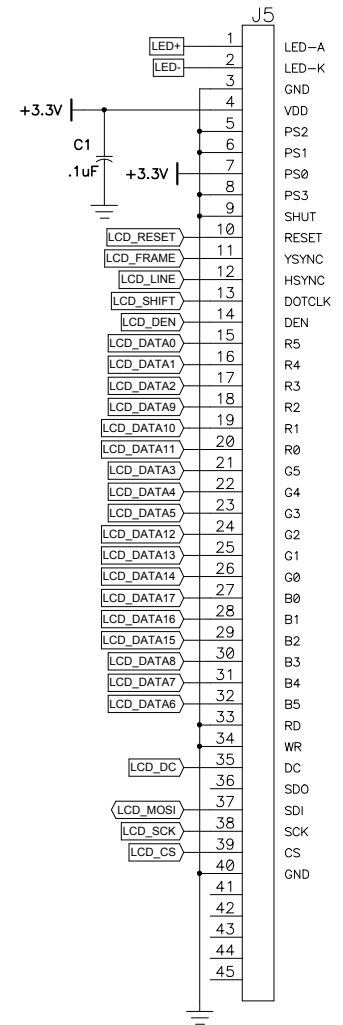

Display Connector
V1

Displaytech Ltd
LCD Module
DT032TFT-TS
Hirose Electric Co Ltd
FH12S-45S-0.5SH(55)

FCI
SFW4R-3STE1LF

Title		Graphics Display Displaytech 3.2" 240x320 with Touch	
Size	C	03-60295	Rev A
Date: Wed Jun 24, 2009		Eng: A. Alkhimenok	
Filename: 03-60295_REV_A.SCH		Drawn by: S. Humbert	
		Sheet 1 of 1	