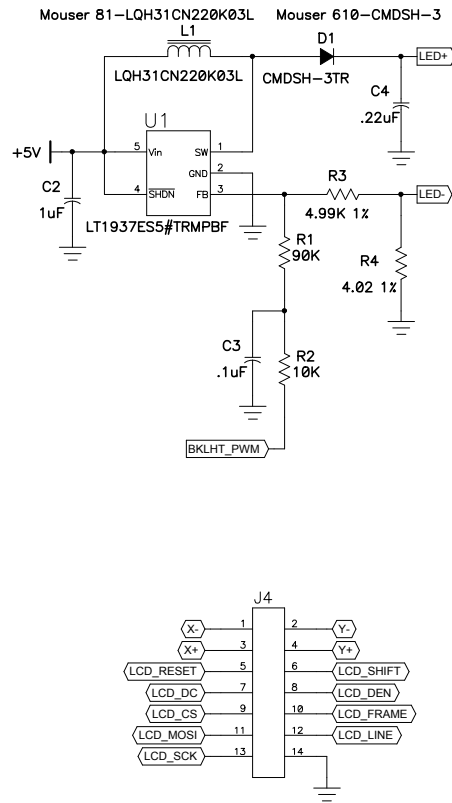

Display Connector
V1

Displaytech Ltd
LCD Module
DT032TFT-TS
Hirose Electric Co Ltd
FH12S-45S-0.5SH(55)

FCI
SFW4R-3STE1LF

Title		Graphics Display Displaytech 3.2" 240x320 with Touch	
Size	C	03-60295	Rev A
Date: Wed Jun 24, 2009		Eng: A. Alkhimenok	
Filename: 03-60295_REV_A.SCH		Drawn by: S. Humbert	
		Sheet 1 of 1	