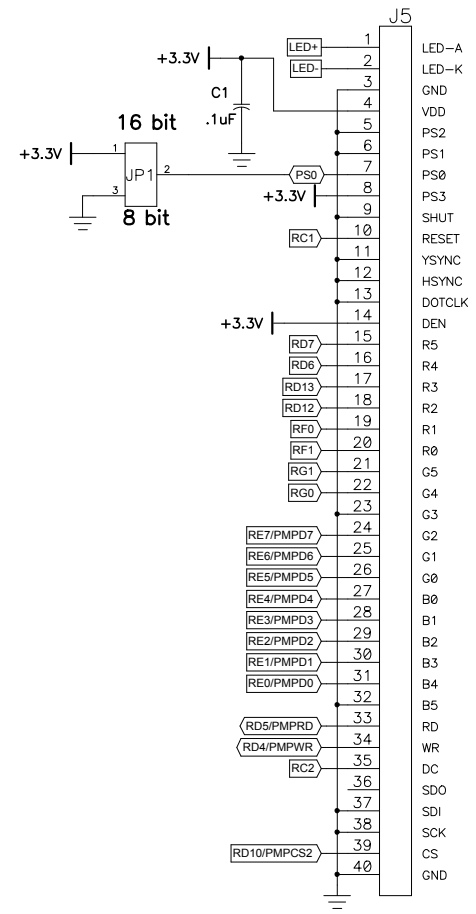

MEC1-160-02-F-D-EM2
 www.samtec.com
 Board Edge
 Connector from
 Explorer 16

Displaytech Ltd
 LCD Module
 DT032TFT-TS
 Hirose Electric Co Ltd
 FH12S-45S-0.5SH(55)

Truly LCD Module
 TFT-G240320LTWS-118W-E
 www.trulydisplays.com

Use TFT2N0369-E
 for the same display
 with the touch screen
 option added.

Hirose Electric Co Ltd
 FH12A-40S-0.5SH(55)

FCI
 SFW4R-3STE1LF

Title		Graphics Displays with SSD1289	
Size	C	03-60297	Rev
MICROCHIP		A	
Date: Wed Jun 24, 2009		Eng: A. Alkhimenok	
Filename: 03-60297_REV_A.SCH		Sheet 1 of 1	