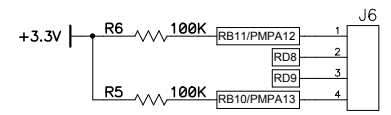

MEC1-160-02-F-D-EM2
 www.samtec.com
 Board Edge
 Connector from
 Explorer 16

Displaytech Ltd
 LCD Module
 DT032TFT-TS
 Hirose Electric Co Ltd
 FH12S-45S-0.5SH(55)

Truly LCD Module
 TFT-G240320LTWS-118W-E
 www.trulydisplays.com

Use TFT2N0369-E
 for the same display
 with the touch screen
 option added.

Hirose Electric Co Ltd
 FH12A-40S-0.5SH(55)

FCI
 SFW4R-3STE1LF

Title		Graphics Displays with SSD1289	
Size	C	03-60297	Rev
MICROCHIP		A	
Date: Wed Jun 24, 2009		Eng: A. Alkhimenok	
Filename: 03-60297_REV_A.SCH		Sheet 1 of 1	