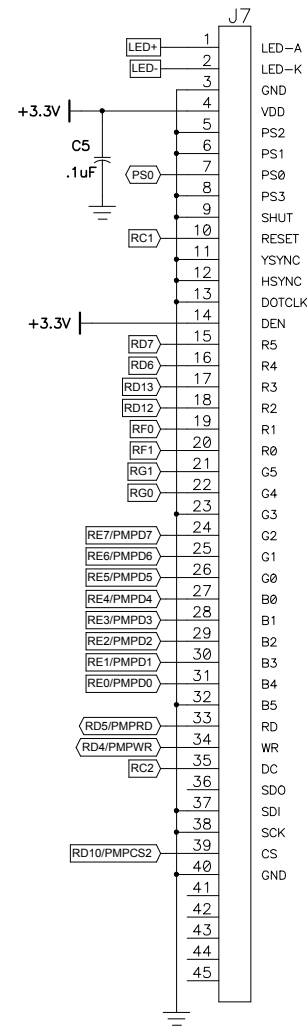

MEC1-160-02-F-D-EM2
 www.samtec.com
 Board Edge
 Connector from
 Explorer 16

Displaytech Ltd
 LCD Module
 DT032TFT-TS
 Hirose Electric Co Ltd
 FH12S-45S-0.5SH(55)

Truly LCD Module
 TFT-G240320LTWS-118W-E
 www.trulydisplays.com

Use TFT2N0369-E
 for the same display
 with the touch screen
 option added.

Hirose Electric Co Ltd
 FH12A-40S-0.5SH(55)

FCI
 SFW4R-3STE1LF

Title		Graphics Displays with SSD1289	
Size	C	03-60297	Rev
MICROCHIP		A	
Date: Wed Jun 24, 2009		Eng: A. Alkhimenok	
Filename: 03-60297_REV_A.SCH		Sheet 1 of 1	