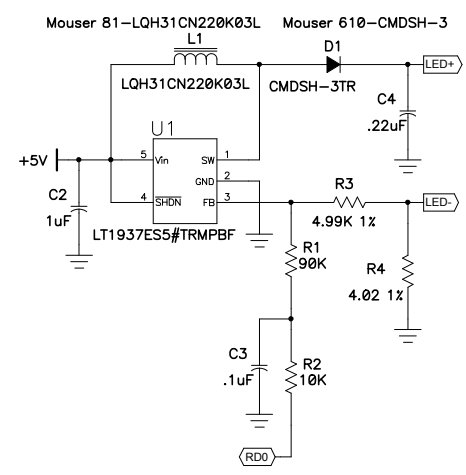

MEC1-160-02-F-D-EM2
 www.samtec.com
 Board Edge
 Connector from
 Explorer 16

Displaytech Ltd
 LCD Module
 DT032TFT-TS
 Hirose Electric Co Ltd
 FH12S-45S-0.5SH(55)

Truly LCD Module
 TFT-G240320LTWS-118W-E
 www.trulydisplays.com

Use TFT2N0369-E
 for the same display
 with the touch screen
 option added.

Hirose Electric Co Ltd
 FH12A-40S-0.5SH(55)

FCI
 SFW4R-3STE1LF

Title		Graphics Displays with SSD1289	
Size	C	03-60297	Rev
MICROCHIP		A	
Date: Wed Jun 24, 2009		Eng: A. Alkhimenok	
Filename: 03-60297_REV_A.SCH		Sheet 1 of 1	